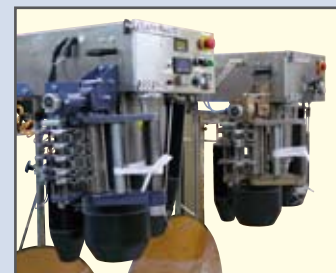

1 complete
knifeholder FOG
with EC40.

EC 40 Semi automatic

Main features:

- Cuts virtually all knitted and woven fabric.
- Simple and precise guides makes the machine easy to adjust and operate.
- Produces top quality – relaxed binding.
- Very low waste.
- Cutting knives of high-grade steel.
- Limited working parts for very low maintenance.
- Economically priced.

NEW
improved
foot speed
controller!

EC 50 Semi automatic

Main features:

- Cuts virtually all knitted fabric.
- Simple and precise measurement scales makes the machine easy to adjust and operate.
- Produces top quality – relaxed binding.
- Very low waste.
- Cutting knives of high-grade swedish steel.
- Limited working parts for very low maintenance.
- Economically priced.

FA280 Automatic Slitting Machine

Limited Stocks
Available!

SPECIAL
LOW
PRICE!!!

Customized Version of Winder CMB-1800A2

Special Functions:

- Edge alignment.
- Can handle heavy rolls.
- Pneumatic Roll tension.
- Integrated end cutter.
- Electronic Meter counter.

Refurbished Euro Collarete models: EC300, EC300S and EC300SE available!

Now is your chance to invest
in the refurbished 300 series
collaretes at low cost price.

- Maximize production.
- Eliminate waste.
- Highly productive.